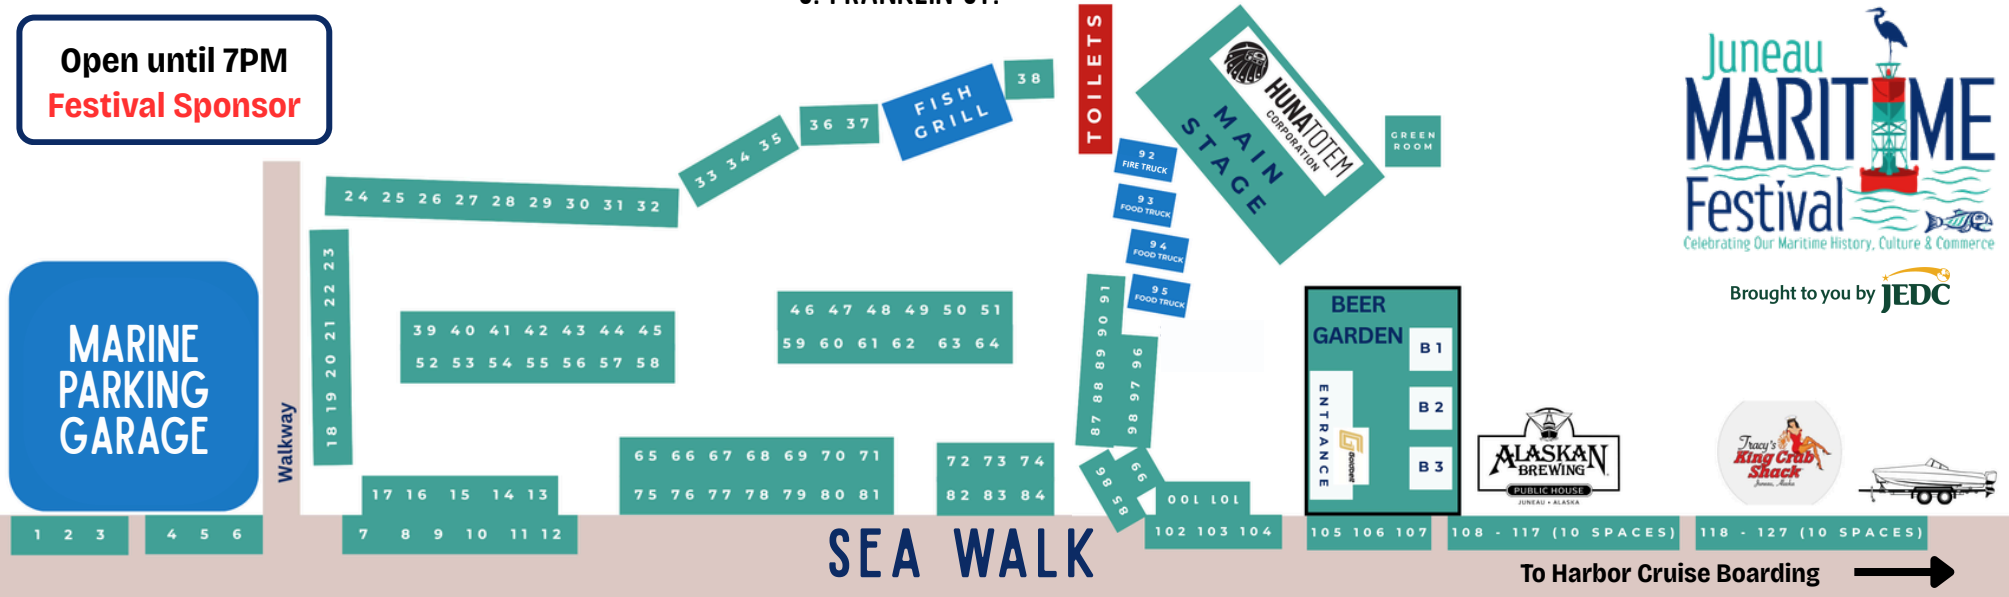

- 2:00 PM** Steady Going

- 3:00 PM** Tug of War

- 3:00 PM** Harbor Cruise - Live Music with Sunny Porch

- 4:15 PM** The Honey Badgers

- 4:30 PM** Harbor Cruise - Sailor Singalong with Vox Borealis

- 4:55 PM** Navy Band Northwest

WWW.JUNEAUMEXICAN.COM

Juneau
MARITIME
Festival
Celebrating Our Maritime History, Culture & Commerce

Brought to you by **JEDC**

**2026
EVENT
GUIDE**

S. FRANKLIN ST.

Open until 7PM
Festival Sponsor

MARINE PARKING GARAGE